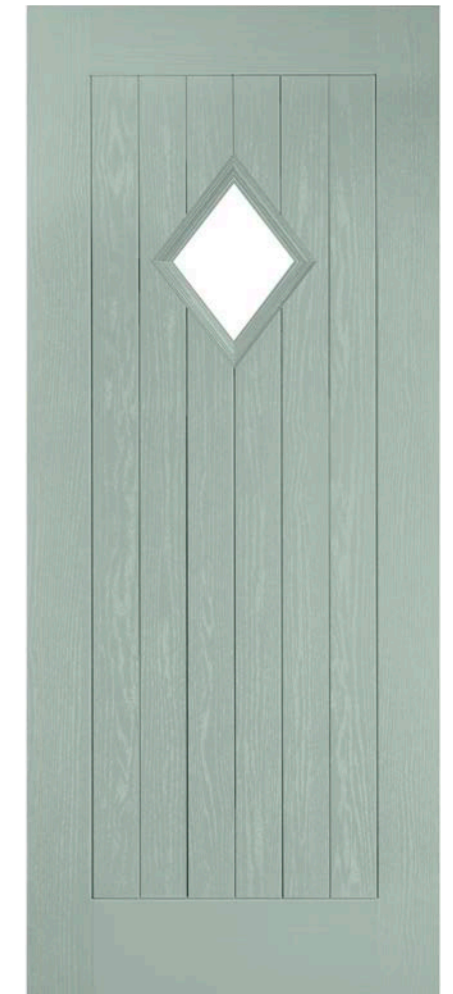

Discover the full range of colours and glass at door-designer.co.uk.

Rustic Renown Quarter

Rustic Renown

Rustic Renown Top

Rustic Renown Diamond

Ideal for a period property or a modern home wanting to inject some traditional styling.