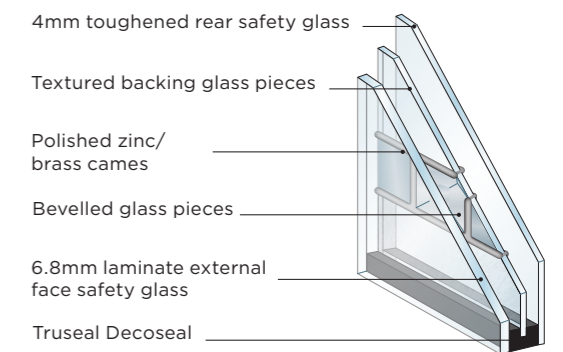

Glass

Features and benefits:

- Decorative triple glazing
- The decorative centre pane is sealed within the unit therefore, it is protected from dust and weathering
- Easy to clean
- 6.8mm glass laminated as standard
- 50mm units available for 70mm doors
- Glass patterns may vary
- Slight bubbles, lines and surface imperfections are all characteristics of glass. They are not to be considered as defects as they add character to decorative glass.