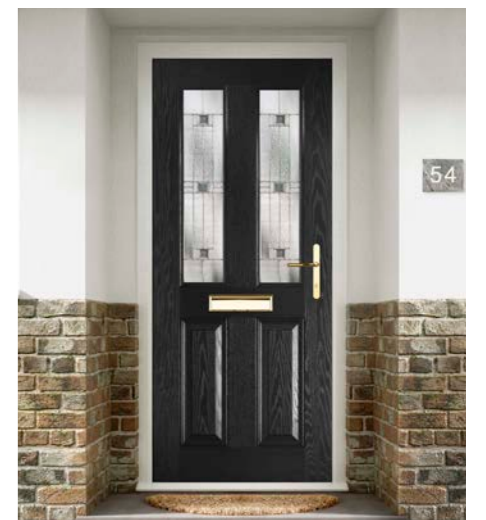

4 Panel 6 Panel Flush Cottage Esteem

Classical Classical Half Glazed Eclat Eclat Arch Elegance Arch

Elegance Craftsman RE05 REC05 REC25R
Left and centre available

ESC07R Left and Cottage style available
ESC09C Left, right and Cottage style available
ESC12C Left, right and Cottage style available
ESC19 Cottage style available
ESC22 Cottage style available