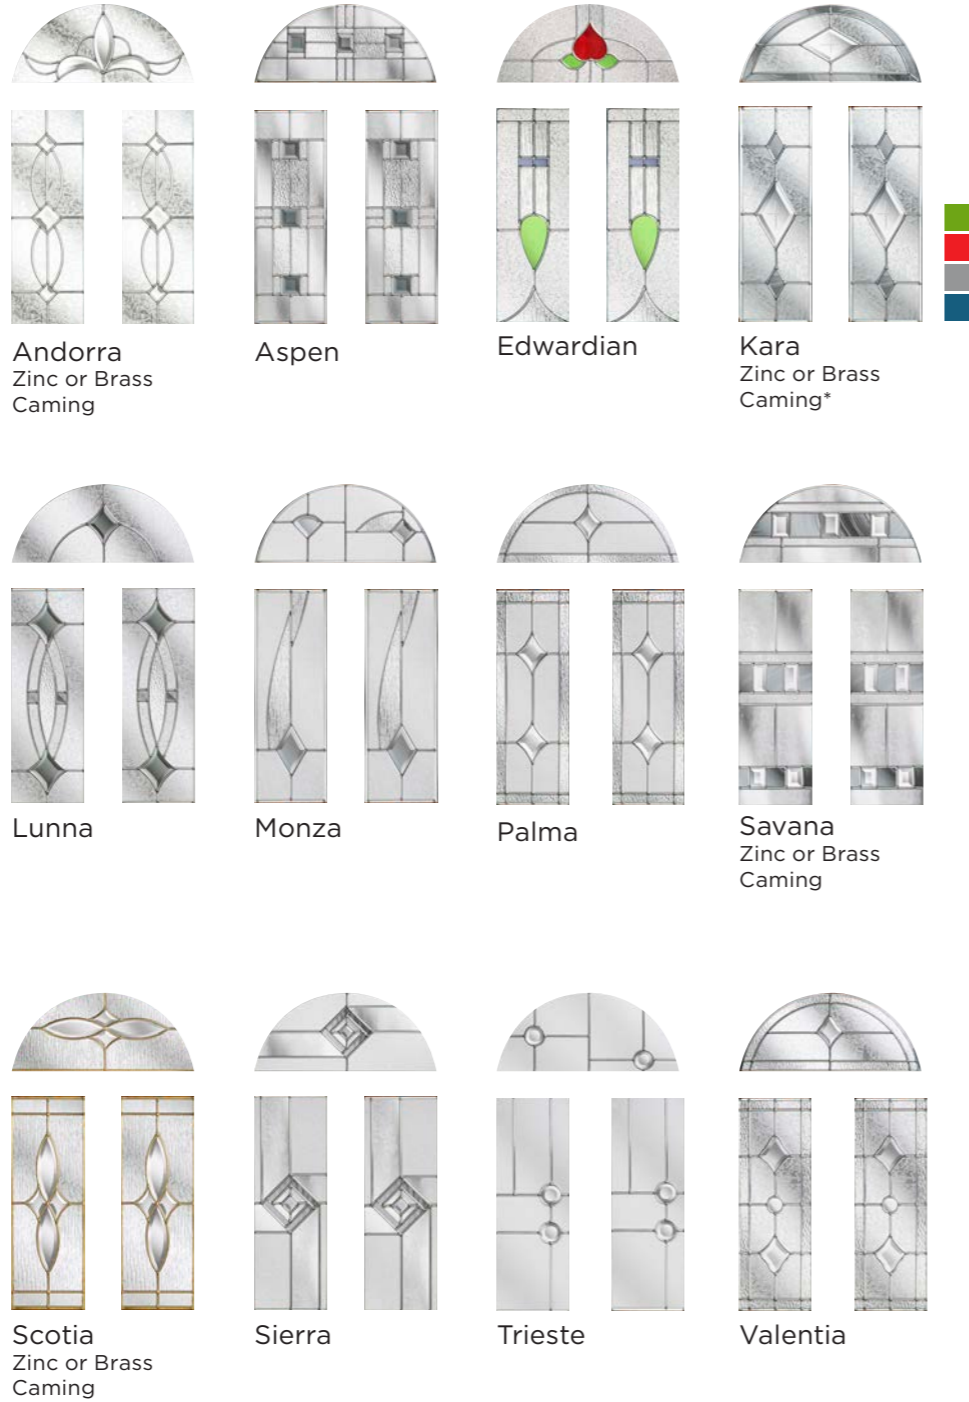

Sierra

Trieste

Valentia

most popular style

nxt-gen Eclat

Main image: Porcelain Blue with Palma glass.

New 2022 colour

nxt-gen Eclat Arch